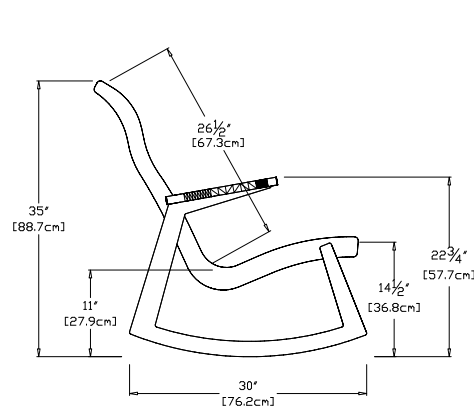

## rapson lounge chair

**SKU:** RR-HBL-(color code)

**dimensions:**  
width: 27.5" (69.5cm)  
depth: 29.25" (74.0cm)  
height: 34.75" (88.4cm)

**weight:**  
44 lbs (20.0kg)  
**use with:**  
rapson ottoman

**352** reclaimed milk jugs

**shipping dimensions:** 24" x 32" x 32"  
**shipping weight:** 60 lbs (27.2kg)

## rapson rocking chair

**SKU:** RR-HBR-(color code)

**dimensions:**  
width: 27.5" (69.5cm)  
depth: 30" (76.2cm)  
height: 35" (88.7cm)

**weight:**  
45 lbs (20.4kg)  
**use with:**  
rapson ottoman

**360** reclaimed milk jugs

**shipping dimensions:** 24" x 32" x 32"  
**shipping weight:** 62 lbs (28.1kg)