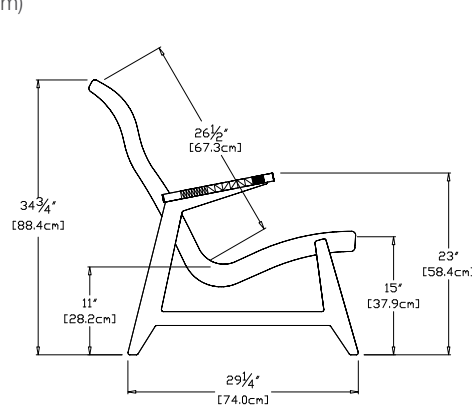

## rapson lounge chair

**SKU:** RR-HBL-(color code)

**dimensions:**  
width: 27.5" (69.5cm)  
depth: 29.25" (74.0cm)  
height: 34.75" (88.4cm)

**weight:**  
44 lbs (20.0kg)  
**use with:**  
rapson ottoman

**352** reclaimed milk jugs

**shipping dimensions:** 24" x 32" x 32"  
**shipping weight:** 60 lbs (27.2kg)

## rapson rocking chair

**SKU:** RR-HBR-(color code)

**dimensions:**  
width: 27.5" (69.5cm)  
depth: 30" (76.2cm)  
height: 35" (88.7cm)

**weight:**  
45 lbs (20.4kg)  
**use with:**  
rapson ottoman

**360** reclaimed milk jugs

**shipping dimensions:** 24" x 32" x 32"  
**shipping weight:** 62 lbs (28.1kg)