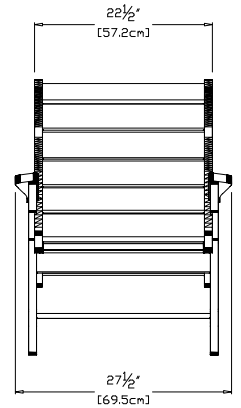

## rapson lounge chair

**SKU:** RR-HBL-(color code)

**dimensions:**  
width: 27.5" (69.5cm)  
depth: 29.25" (74.0cm)  
height: 34.75" (88.4cm)

**weight:**  
44 lbs (20.0kg)  
**use with:**  
rapson ottoman

**352** reclaimed milk jugs

**shipping dimensions:** 24" x 32" x 32"  
**shipping weight:** 60 lbs (27.2kg)

## rapson rocking chair

**SKU:** RR-HBR-(color code)

**dimensions:**  
width: 27.5" (69.5cm)  
depth: 30" (76.2cm)  
height: 35" (88.7cm)

**weight:**  
45 lbs (20.4kg)  
**use with:**  
rapson ottoman

**360** reclaimed milk jugs

**shipping dimensions:** 24" x 32" x 32"  
**shipping weight:** 62 lbs (28.1kg)