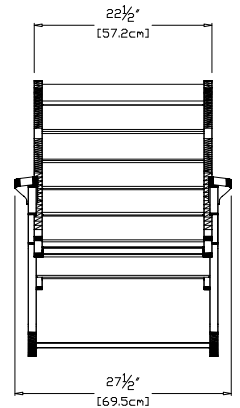

## rapson lounge chair

**SKU:** RR-HBL-(color code)

**dimensions:**  
width: 27.5" (69.5cm)  
depth: 29.25" (74.0cm)  
height: 34.75" (88.4cm)

**weight:**  
44 lbs (20.0kg)  
**use with:**  
rapson ottoman

**352** reclaimed milk jugs

**shipping dimensions:** 24" x 32" x 32"  
**shipping weight:** 60 lbs (27.2kg)

## rapson rocking chair

**SKU:** RR-HBR-(color code)

**dimensions:**  
width: 27.5" (69.5cm)  
depth: 30" (76.2cm)  
height: 35" (88.7cm)

**weight:**  
45 lbs (20.4kg)  
**use with:**  
rapson ottoman

**360** reclaimed milk jugs

**shipping dimensions:** 24" x 32" x 32"  
**shipping weight:** 62 lbs (28.1kg)